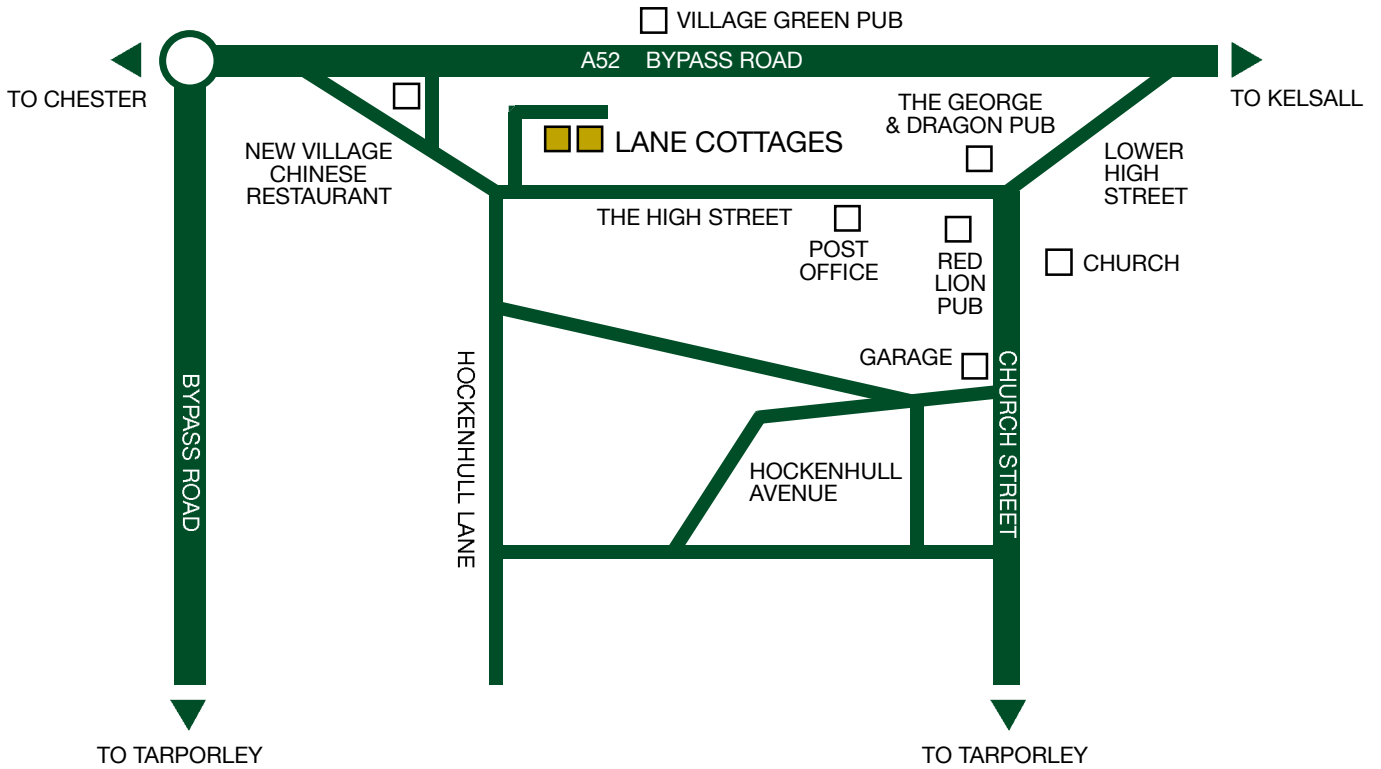

LANE COTTAGES

Directions to Lane Cottages

Directions by Car

From the South - M1

Take M6 junction 16 signed A500,
for Nantwich and Chester
Follow A500 looking for signs for Chester
Join A51 and follow signs for Chester
After 15km there will be signs for Tarvin
Enter tarvin along A54 Church Street

From the North or East - M6

Join M56 at junction 20
Join M53 at junction 15
Follow M53 past junction 12
Until next junction signed A51
Join A51 direction Nantwich
Tarvin is 7km along A54

Contact Josephine Kinsman